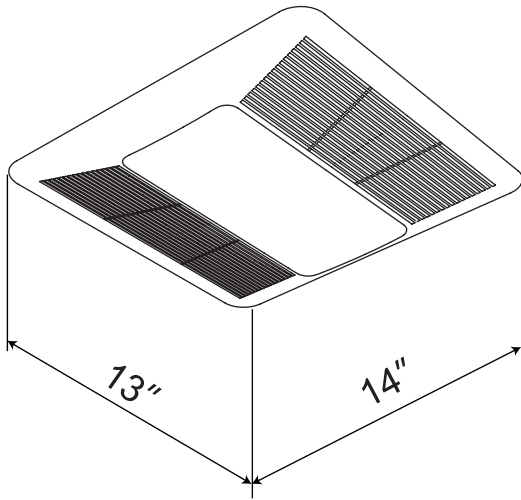

P: 866.733.0233
www.solerpalaucanada.com

PCLK - Premium Choice Light Kit

Dimensions (inches)

Features:

- 13 watt GU34 bulb included
- 4 watt night light bulb included
- Compatible with PC80, PC110 & PC150 fans